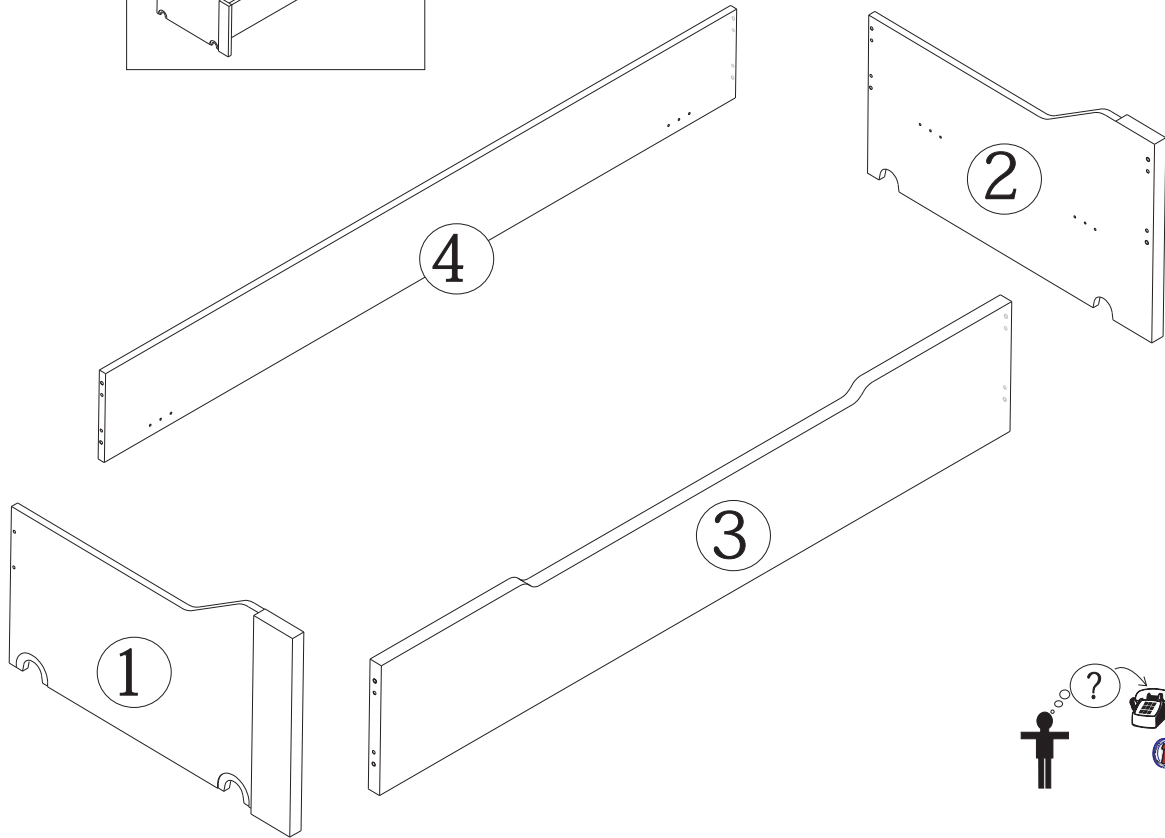

ROS1, SA
Ctra. de Llieda Km 47
25730 Artesa de Segre, Lleida - España
tel.: + 34 973 40 03 29 - fax: + 34 973 40 00 88
e-mail: comercial@ros1.net - www.ros1.com