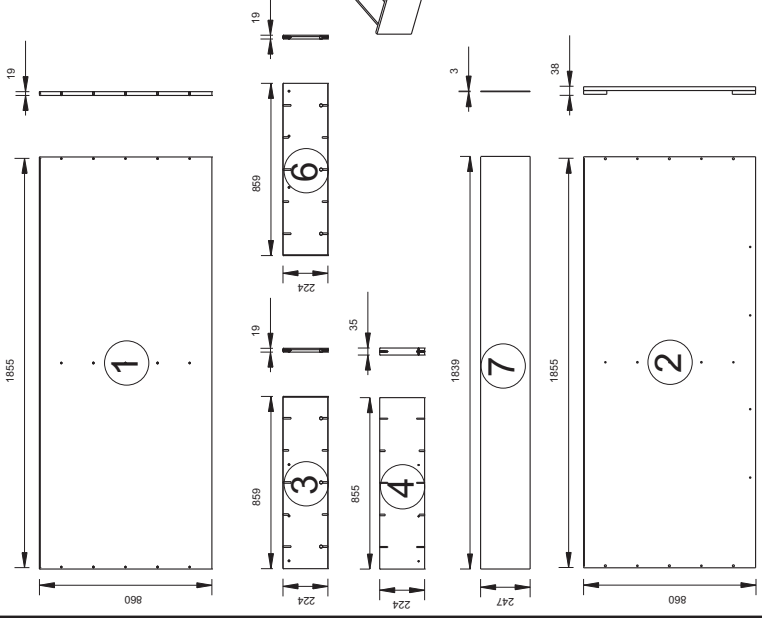

Ref: 2964

ROS1, SA
Ctra. de Lleida Km 47
25730 Artesa de Segre, Lleida - España
tel.: + 34 973 40 03 29 - fax.: + 34 973 40 00 88
e-mail: comercia@ros1.net - www.ros1.com