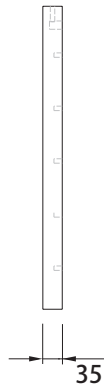

ASSEMBLY TIME

8 x
 Ref. 060020

4 x
 Ref. 071014

4 x
 Ref. 071013

4 x
 Ref. 070100

4 x
 Ref. 079107

4 x
 Ref. 072210

2 x
 Ref. 079174

24 x
 Ref. 072425

1

2

3

4

5

6

P-635-V1

ROS1, SA
 Ctra. de Lleida Km 47
 25730 Artesa de Segre, Lleida - España
 tel.: + 34 973 40 03 29 - fax: + 34 973 40 00 88
 e-mail: comercial@ros1.net - www.ros1.com

ASSEMBLY TIME

A circular clock face is shown with the text 'ASSEMBLY TIME' above it. The clock has markings for 15', 30', 45', and 60'. The hands are positioned to indicate approximately 45 minutes. To the right of the clock are illustrations of a screwdriver, a power drill, a hammer, and two human figures representing workers.

ASSEMBLY TIME

4 x
 Ref. 060020

4 x
 Ref. 079106

8 x
 Ref. 072410

2 x
 Ref. 076245

Base 19	4x	6x
Base 35		10x
	Ref. 072210	Ref. 072280

1

2