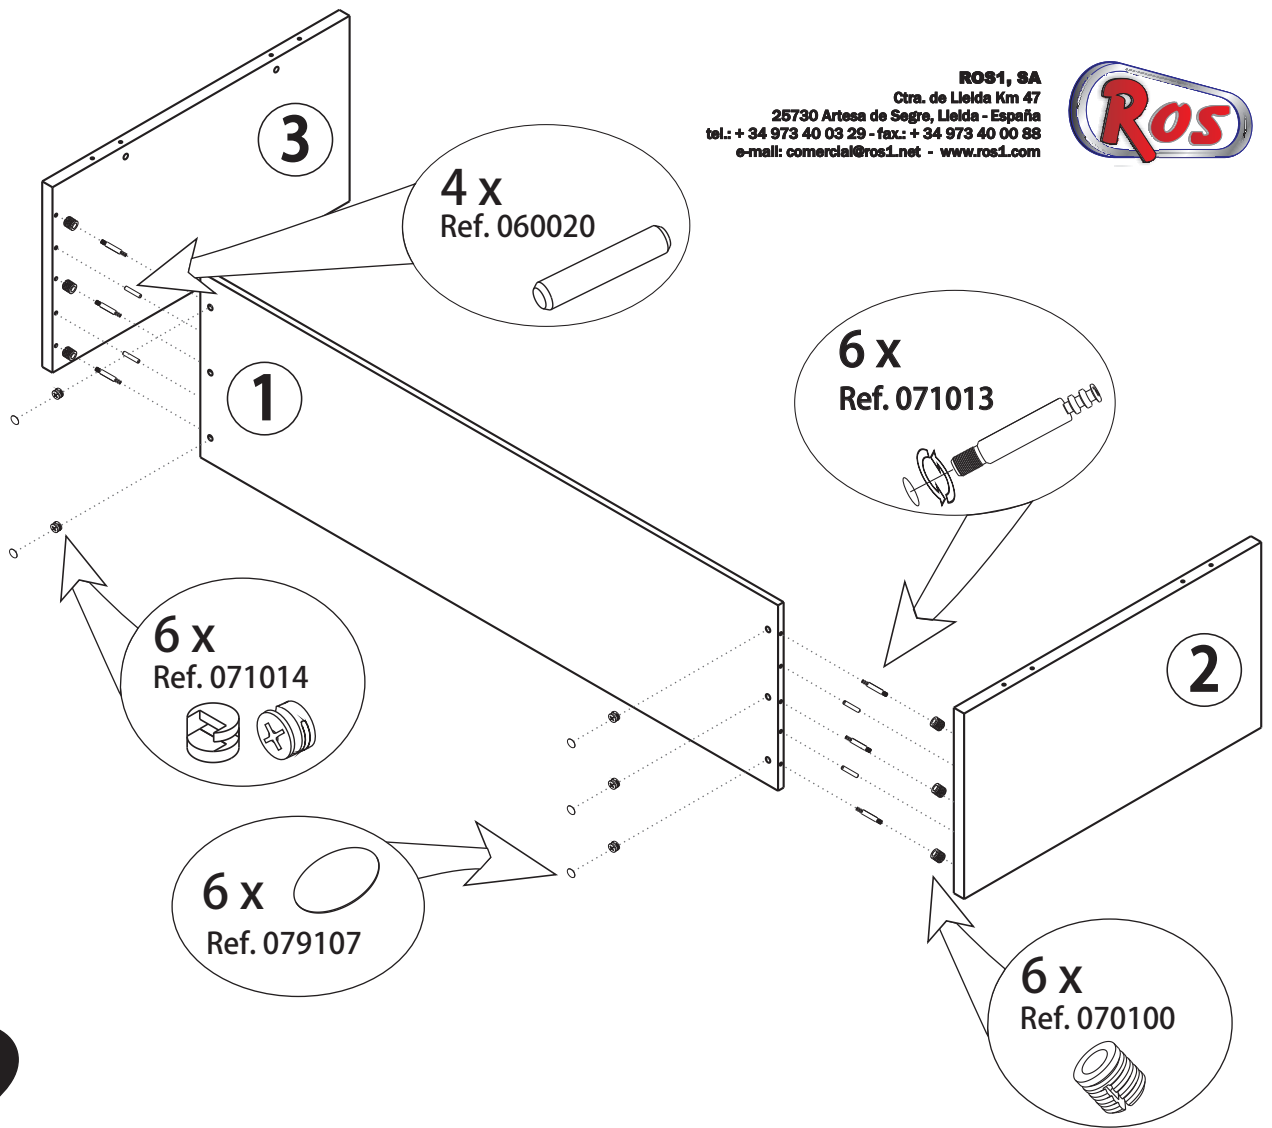

1

ROS1, SA
Ctra. de Lleida Km 47
25730 Artesa de Segre, Lleida - España
tel.: + 34 973 40 03 29 - fax: + 34 973 40 00 88
e-mail: comercial@ros1.net - www.ros1.com

2