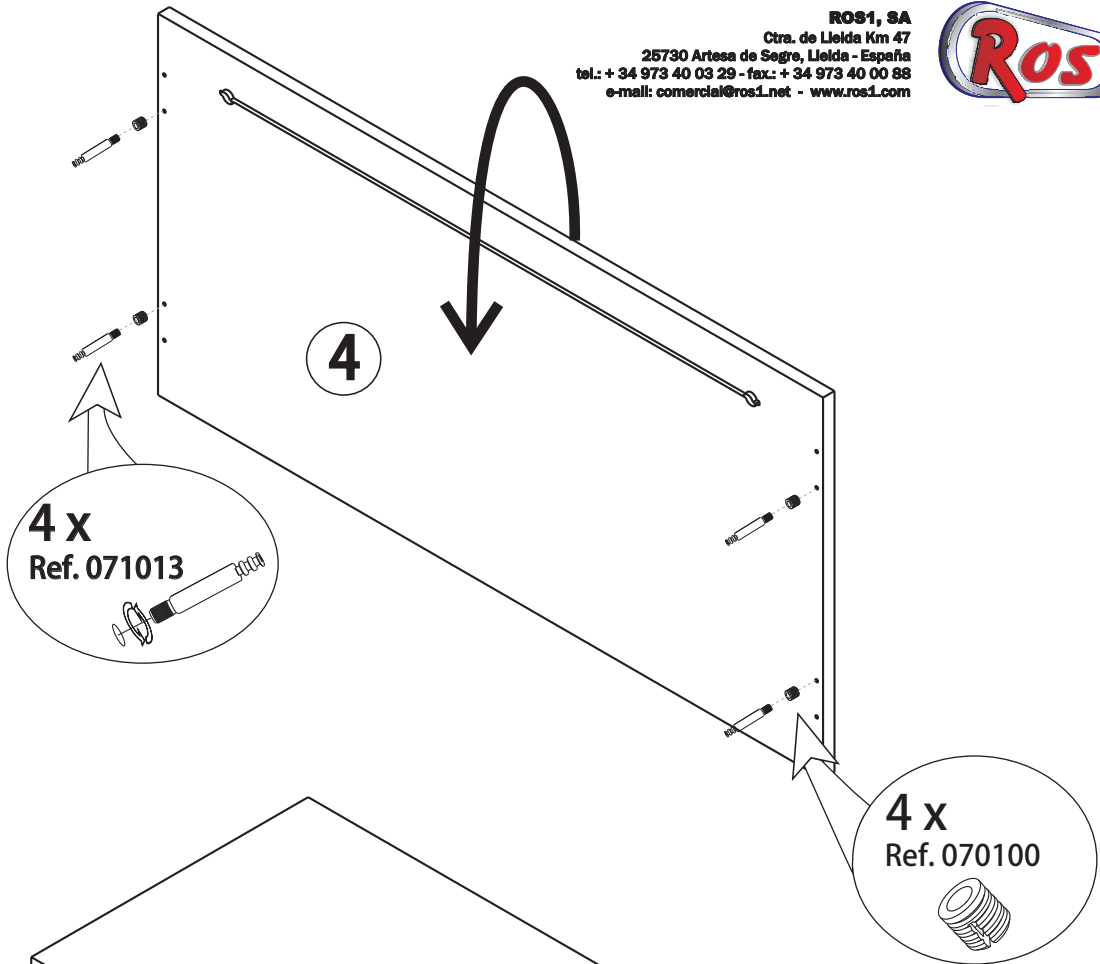

3

ROS1, SA
Ctra. de Lleida Km 47
25730 Artesa de Segre, Lleida - España
tel.: + 34 973 40 03 29 - fax: + 34 973 40 00 88
e-mail: comercial@ros1.net - www.ros1.com