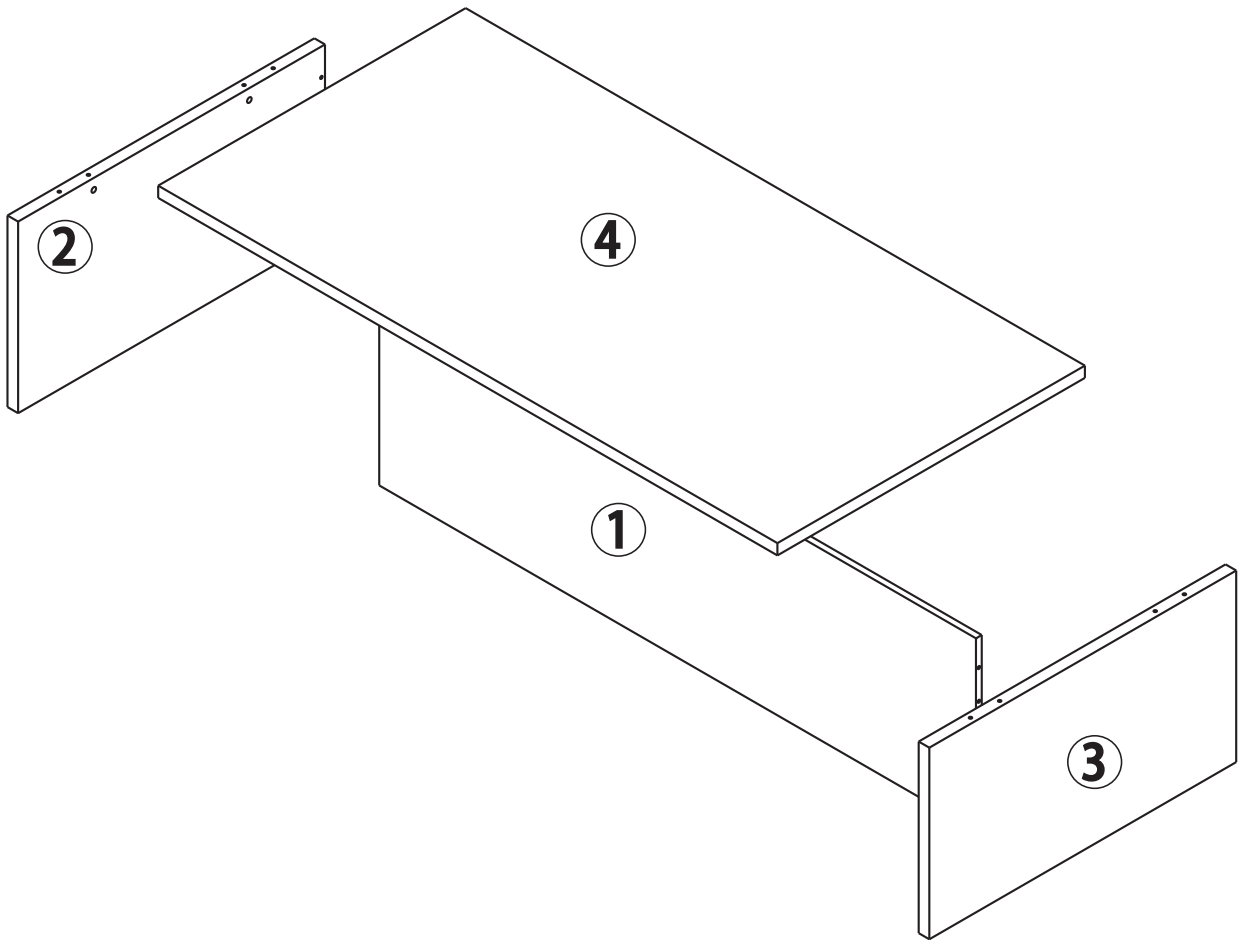

ROS1, SA
Ctra. de Lleida Km 47
25730 Artesa de Segre, Lleida - España
tel.: + 34 973 40 03 29 - fax: + 34 973 40 00 88
e-mail: comercial@ros1.net - www.ros1.com